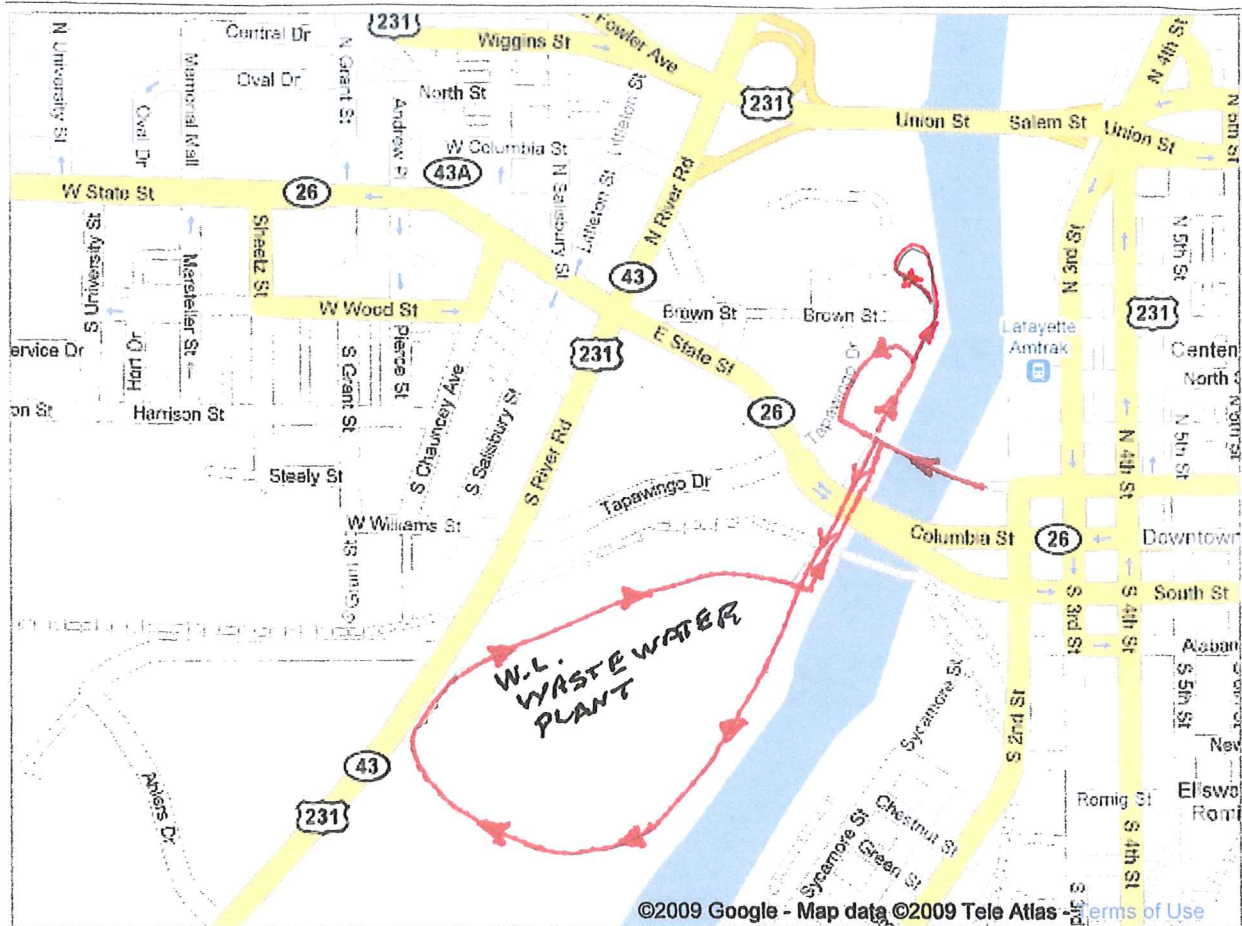

# 2010 Hunger Hike Walk

Sunday 9-19-2010 @ Riehle Plaza Lafayette, IN

## Route Details

- Start at Riehle Plaza and go over the Wabash River on the pedestrian bridge
- At the end of the bridge turn left, go down the stairs, turn right and start on the Wabash Heritage Trail going downstream
- Continue on the trail and exit onto South River Rd. - go right
- Enter the West Lafayette Wastewater Treatment Plant, walk through the plant and go back to the Wabash Trail
- Turn left on the trail going back toward Riehle Plaza and continue on the trail under both bridges and take a left in Tapawingo Park before the Art Show
- Continue around the skating rink building on Tapawingo Dr. and back onto the pedestrian bridge back to Riehle Plaza