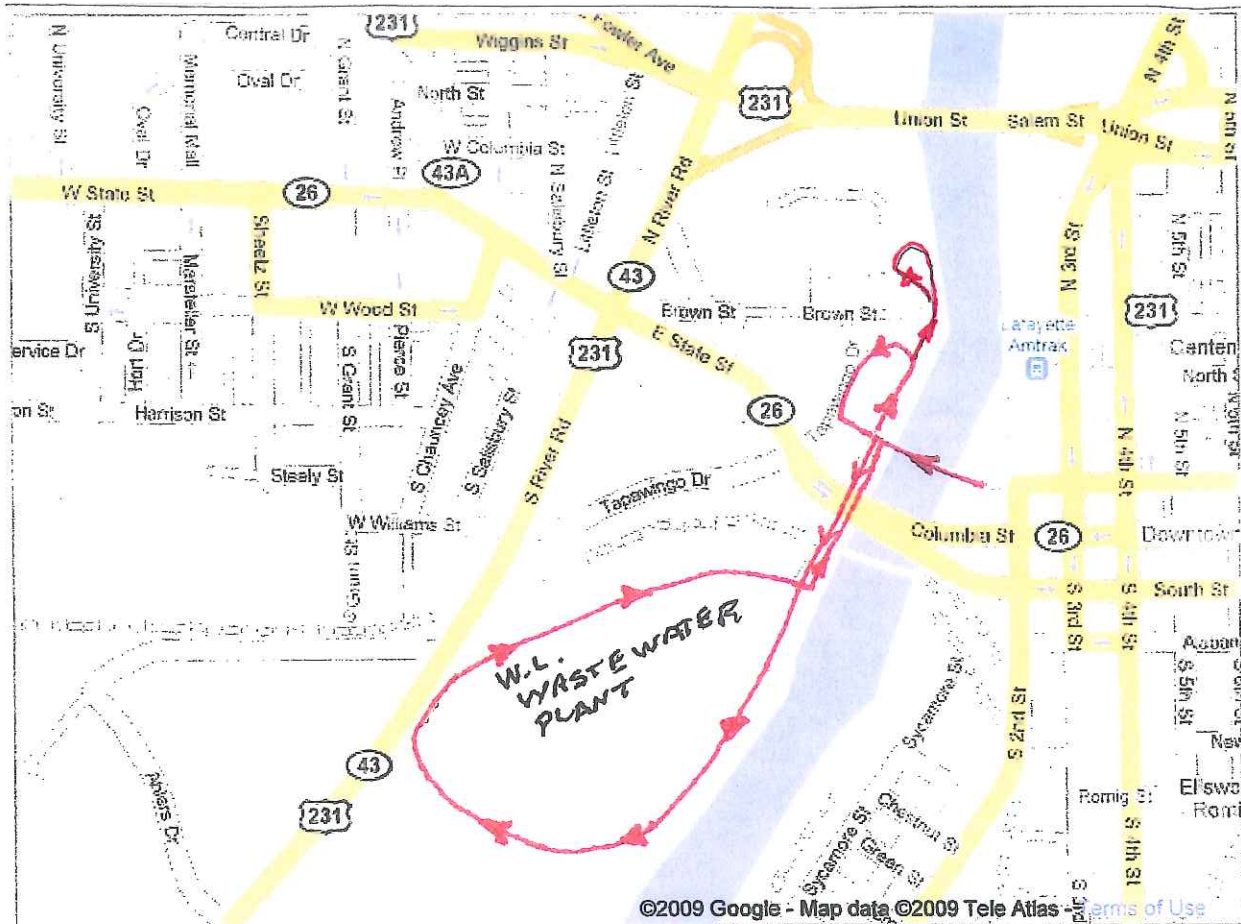

2011 Hunger Hike Walk

Sunday August 18th @ Riehle Plaza – Lafayette, IN

Route Details

- Start at Riehle Plaza and go over the Wabash River on the pedestrian bridge
- At the end of the bridge turn left, go down the stairs, turn right and start on the Wabash Heritage Trail going downstream
- Continue on the trail and exit onto South River Rd. - go right
- Enter the West Lafayette Wastewater Treatment Plant, walk through the plant and go back to the Wabash Trail
- Turn left on the trail going back toward Riehle Plaza and continue on the trail under both bridges and take a left in Tapawingo Park before the Art Show
- Continue around the skating rink building on Tapawingo Dr. and back onto the pedestrian bridge back to Riehle Plaza